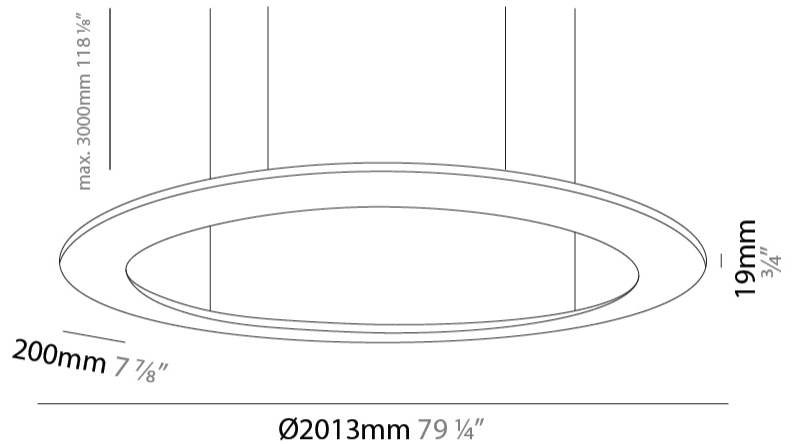

INFINITE RING SUSPENSION

A51085-

base number   Color   Finish
Temperature   Options

1. To build a product code in our configurator select the specify button on the base model # product page
2. To build a manual product code on this datasheet choose from the options listed below in blue font and add the suffix to the base model #

GENERAL

Series: Infinite Ring
Partner: Ivela
Division: Architectural
Installation: Suspension
Product Type: Panels
Mounting Location: Ceiling
Light Distribution: Direct

PHYSICAL

Shape: Square
Length (mm): 2103
Length (in): 79 1/4
Width (mm): 100
Width (in): 3 15/16
Height (mm): 19
Height (in): 3/4
Max. Overall Height (mm): 2500
Max. Overall Height (in): 98 7/16
Diffuser: PMMA - Opal
Fixture Finish: WHI / BLK / GLD
Fixture Material: Aluminum

ELECTRICAL

Lamp Type: LED
Input Wattage (W): 126
Dimming: Tri-Mode (Non-Dimming and Phase Dimming (120Vac only) and 0-10V Dimming)
Driver Included: No
Driver Location: Remote
Driver Type: Constant Voltage - Universal
Driver Class: Class 1
Housing: ENCP 8
Input Voltage (V): 120 - 277
Output Voltage (V): 24

LED

Color Temperature (°K): 2700 / 3000 / 3500 / 4000
Max. Delivered Lumen (lm): 7560 / 7875 / 8109 / 8347
Nominal Lumen (lm): 15120 / 15750 / 16199 / 16675
CRI: >93 CRI
Lamp Life (hrs): 50000

OPTICAL

RATINGS AND CERTIFICATIONS

Certified By: Certified for North American Standards
IP rating: IP20

PROJECT
TYPE
SPECIFIER
QUANTITY
DATE