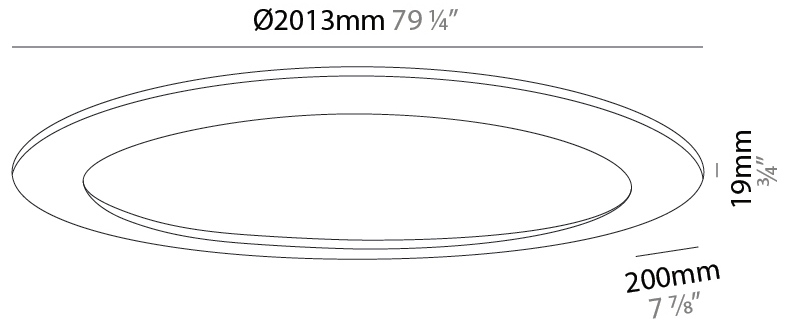

PROJECT _____
TYPE _____
SPECIFIER _____
QUANTITY _____
DATE _____

INFINITE RING SURFACE

A52054- _____
base number   Color   Finish
                         Temperature   Options

1. To build a product code in our configurator select the specify button on the base model # product page
2. To build a manual product code on this datasheet choose from the options listed below in blue font and add the suffix to the base model #

GENERAL

Series: Infinite Ring
Partner: Ivela
Division: Architectural
Installation: Surface
Product Type: Panels
Mounting Location: Ceiling
Light Distribution: Direct

PHYSICAL

Shape: Square
Length (mm): 2103
Length (in): 79 1/4
Width (mm): 100
Width (in): 3 15/16
Height (mm): 19
Height (in): 3/4
Diffuser: PMMA - Opal
Fixture Finish: WHI / BLK / GLD
Fixture Material: Aluminum

ELECTRICAL

Lamp Type: LED
Input Wattage (W): 126
Dimming: Tri-Mode (Non-Dimming and Phase Dimming (120Vac only) and 0-10V Dimming)
Driver Included: No
Driver Location: Remote
Driver Type: Constant Voltage - Universal
Driver Class: Class 1
Housing: ENCP 8
Input Voltage (V): 120 - 277
Output Voltage (V): 24

LED

Color Temperature (°K): 2700 / 3000 / 3500 / 4000
Max. Delivered Lumen (lm): 7560 / 7875 / 8109 / 8347
Nominal Lumen (lm): 15120 / 15750 / 16199 / 16675
CRI: >93 CRI
Lamp Life (hrs): 50000

OPTICAL

RATINGS AND CERTIFICATIONS

Certified By: CSA Certified to UL and CSA Standards
IP rating: IP20