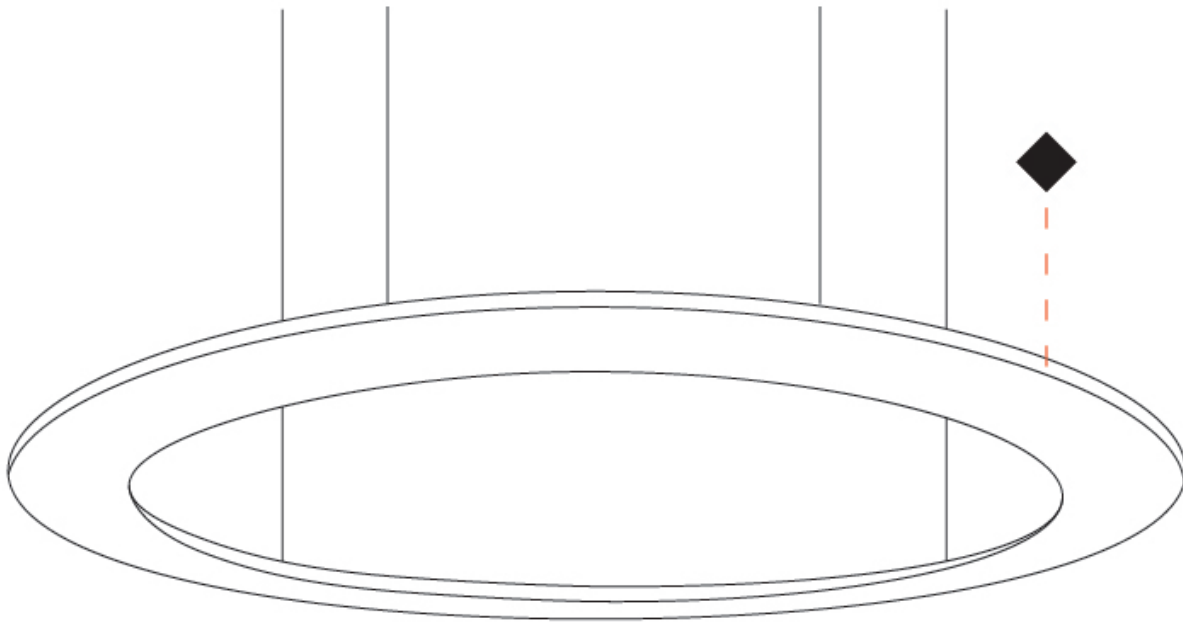

INFINITE RING SUSPENSION

A51085-

PROJECT _____

TYPE _____

SPECIFIER _____

QUANTITY _____

DATE _____